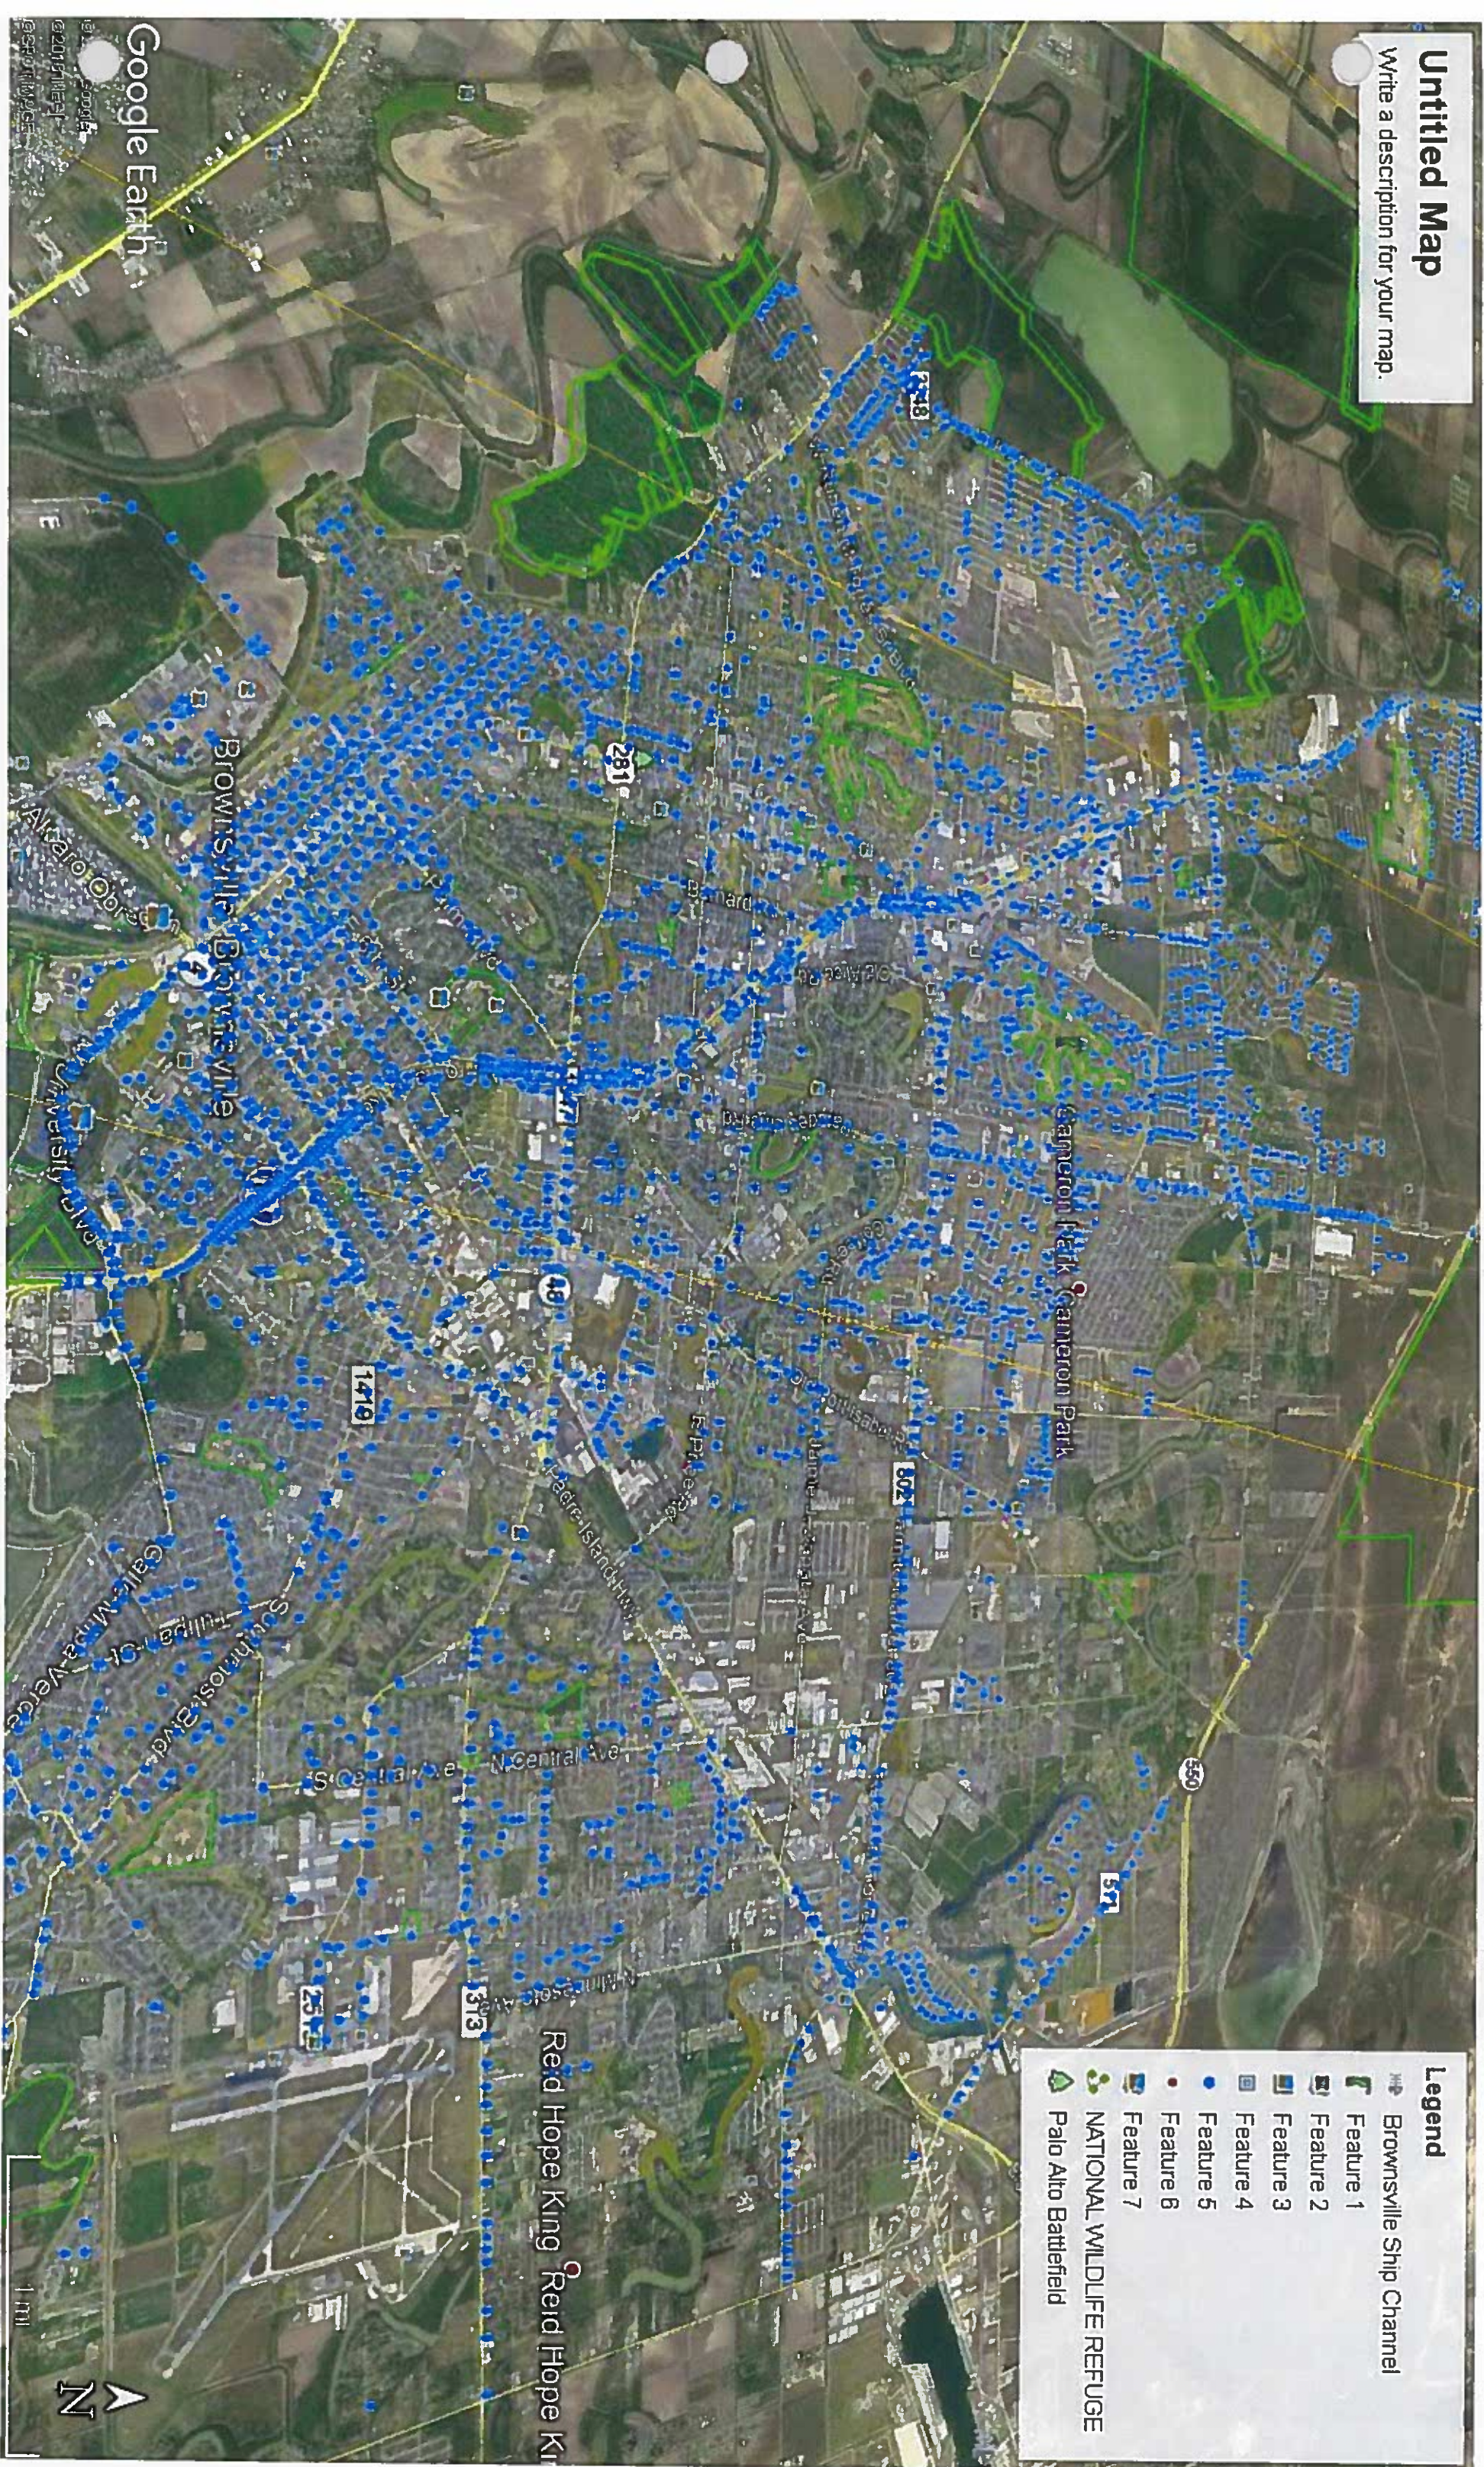

Untitled Map

Write a description for your map.

Google Earth

- ### Legend
- Brownsville Ship Channel
 - Feature 1
 - Feature 2
 - Feature 3
 - Feature 4
 - Feature 5
 - Feature 6
 - Feature 7
 - Feature 8
 - NATIONAL WILDLIFE REFUGE
 - Palo Alto Battlefield

1 mi